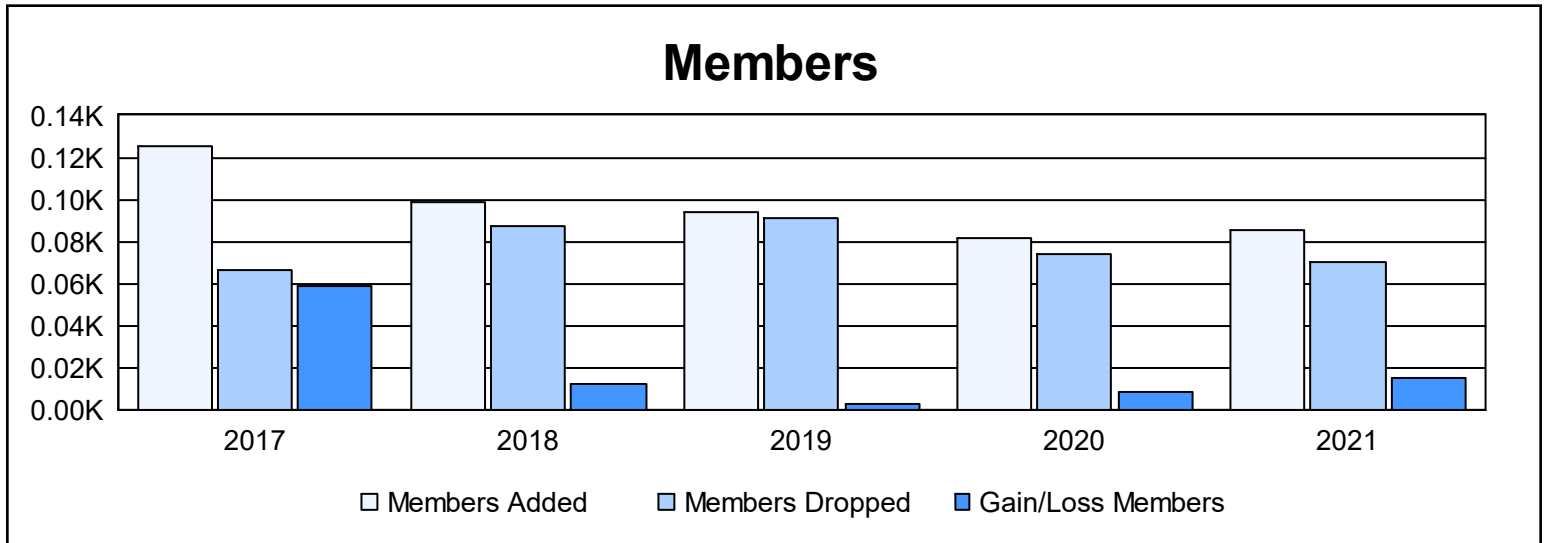

Year	New Clubs	Dropped Clubs	Gain/ Loss Clubs	New Members	Charter Members	Reinstate Members	Transfer Members	Total Member Added	Total Members Dropped	Gain/ Loss Members
2016-2017	2	0	2	64	55	1	5	125	66	59
2017-2018	0	0	0	87	3	0	9	99	87	12
2018-2019	1	0	1	71	22	1	0	94	91	3
2019-2020	0	0	0	71	0	0	11	82	74	8
2020-2021	1	0	1	58	22	1	4	85	70	15
<b>Average</b>	<b>1</b>	<b>0</b>	<b>1</b>	<b>70</b>	<b>20</b>	<b>1</b>	<b>6</b>	<b>97</b>	<b>78</b>	<b>19</b>

### Membership Composition June 2021 Cumulative