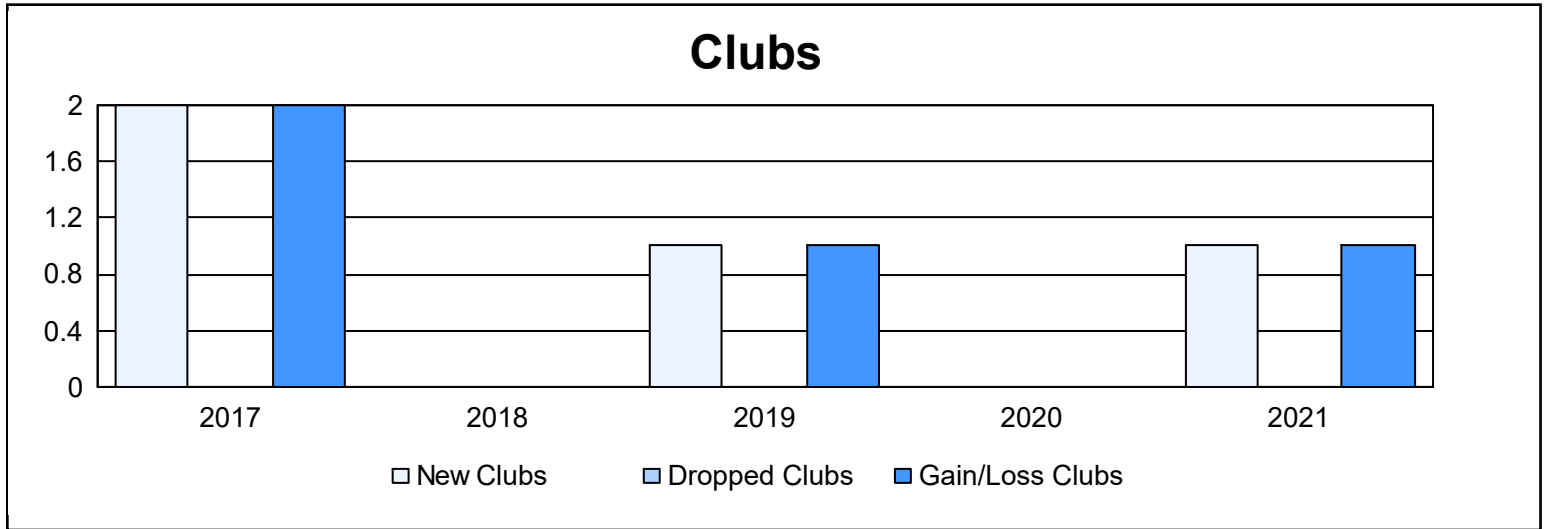

Year	New Clubs	Dropped Clubs	Gain/ Loss Clubs	New Members	Charter Members	Reinstate Members	Transfer Members	Total Member Added	Total Members Dropped	Gain/ Loss Members
2016-2017	2	0	2	64	55	1	5	125	66	59
2017-2018	0	0	0	87	3	0	9	99	87	12
2018-2019	1	0	1	71	22	1	0	94	91	3
2019-2020	0	0	0	71	0	0	11	82	74	8
2020-2021	1	0	1	58	22	1	4	85	70	15
<b>Average</b>	<b>1</b>	<b>0</b>	<b>1</b>	<b>70</b>	<b>20</b>	<b>1</b>	<b>6</b>	<b>97</b>	<b>78</b>	<b>19</b>

### Membership Composition June 2021 Cumulative